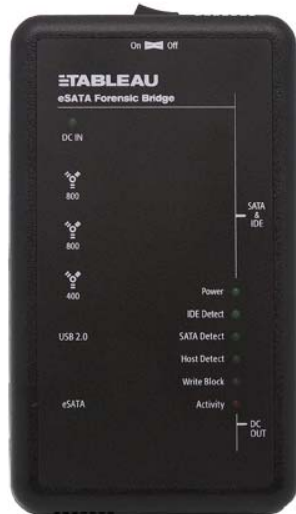

Tableau T35es eSATA Forensic Bridge

Meeting the need for eSATA Host Connectivity

Features:

- The Tableau T35es eSATA Forensic Bridge supports four different host connection options for SATA and IDE device acquisitions:
 - One eSATA
 - Two FireWire800
 - One FireWire400
 - One USB 2.0/1.1
- The T35es: Superb write-blocking performance in a compact, rugged, and easy-to-use package.

With four different host interface options, the Tableau T35es eSATA Forensic Bridge establishes a new standard in write-blocker performance and host interface connectivity. No other write-blocker can match the combination of product quality, host connection flexibility, imaging performance, and overall value available in the T35es today.

Convenient SATA & IDE Drive Acquisitions

The T35es eSATA Forensic Bridge natively supports write-blocked acquisition of SATA and IDE drives without the clutter of special cables or adapters. As with all Tableau forensic bridges, the T35es recognises and defeats HPA (Host Protected Area) or DCO (Device Configuration Overlay) regions. Plug in, power up, and start acquiring evidence.

Support For All Leading Software Imaging Tools

The T35es eSATA Forensic Bridge is compatible with all leading software imaging applications. As an added value, the Tableau Disk Monitor (TDM) application is available as a free download for all Tableau customers. TDM automates the collection of device and subject drive information when using Tableau forensic bridges.